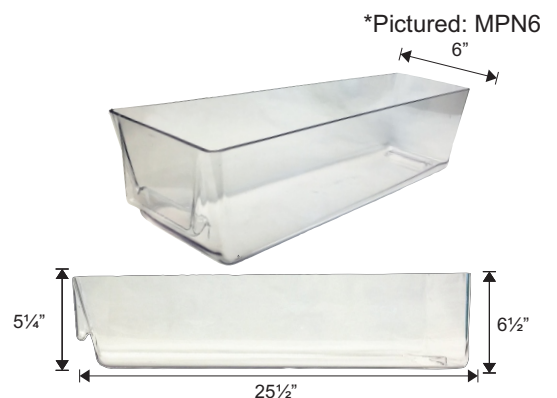

Item #	Description
MPN6	MEAT PAN NEGATIVE ANGLE CLEAR 6"W X 25 1/2"L ANGLE: 5/4"H/ 6 1/2"H (PETG)
MPN8	MEAT PAN NEGATIVE ANGLE CLEAR 8"W X 25 1/2"L ANGLE: 5/4"H/ 6 1/2"H (PETG)
MPN10	MEAT PAN NEGATIVE ANGLE CLEAR 10"W X 25 1/2"L ANGLE: 5/4"H/ 6 1/2"H (PETG)
MPN6B	MEAT PAN NEGATIVE ANGLE BLACK 6"W X 25 1/2"L ANGLE: 5/4"H/ 6 1/2"H (HIPS)
MPN8B	MEAT PAN NEGATIVE ANGLE BLACK 8"W X 25 1/2"L ANGLE: 5/4"H/ 6 1/2"H (HIPS)
MPN10B	MEAT PAN NEGATIVE ANGLE BLACK 10"W X 25 1/2"L ANGLE: 5/4" H/ 6 1/2"H (HIPS)