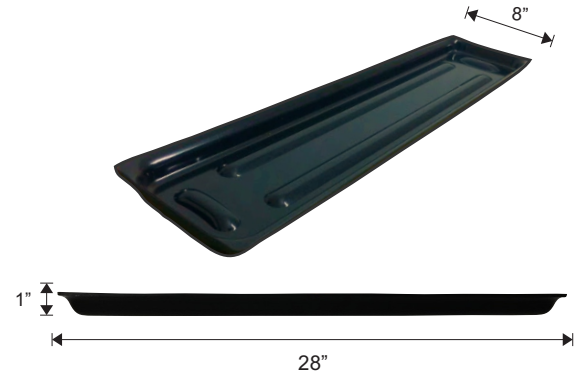

CREAM CONTAINER

Item #	Description
MPCREAM	CREAM CONTAINER CLEAR 9½" L X 7" W X 7¾" H (PETG)

MEAT TRAYS

*Pictured: MTF6X1

Item #	Description
MTF6X1	MEAT TRAY FLAT BLACK 6" W X 28" L X 1" H (HIPS)
MTF8X1	MEAT TRAY FLAT BLACK 8" W X 28" L X 1" H (HIPS)
MTF10X1	MEAT TRAY FLAT BLACK 10" W X 28" L X 1" H (HIPS)
MTF12X1	MEAT TRAY FLAT BLACK 12" W X 28" L X 1" H (ABS OR HIPS)