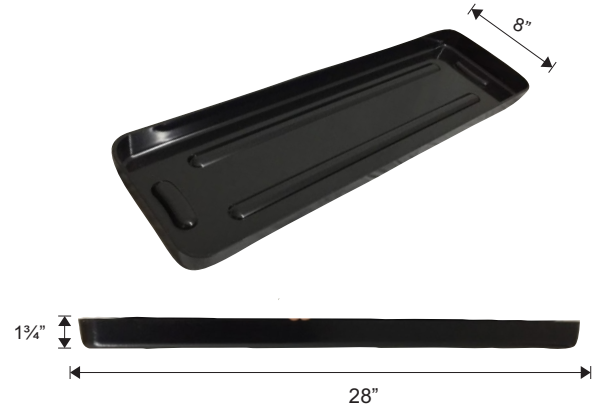

*Pictured: MTF8X2

Item #	Description
MTF6X2	MEAT TRAY FLAT BLACK 6" W X 28" L X 1 1/4" H (ABS OR HIPS)
MTF8X2	MEAT TRAY FLAT BLACK 8" W X 28" L X 1 1/4" H (ABS OR HIPS)
MTF10X2	MEAT TRAY FLAT BLACK 10" W X 28" L X 1 1/4" H (ABS OR HIPS)
MTF12X2	MEAT TRAY FLAT BLACK 12" W X 28" L X 1 1/4" H (ABS OR HIPS)