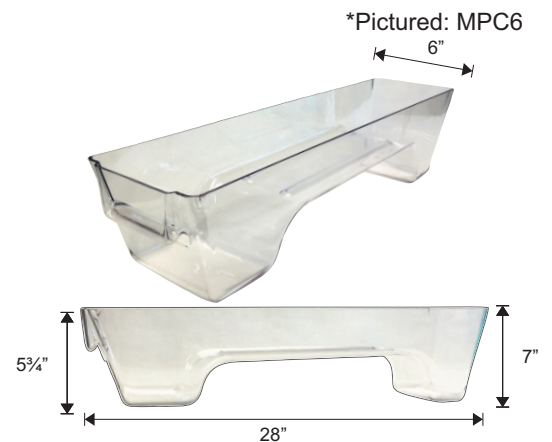

Item #	Description
MPC6	MEAT PAN DUMMY CLEAR 6"W X 28"L ANGLE: 5/4"H/ 7"H (PETG)
MPC8	MEAT PAN DUMMY CLEAR 8"W X 28"L ANGLE: 5/4"H/ 7"H (PETG)
MPC10	MEAT PAN DUMMY CLEAR 10"W X 28"L ANGLE: 5/4"H / 7"H (PETG)
MPC6B	MEAT PAN DUMMY BLACK 6"W X 28"L ANGLE: 5/4"H/ 7"H (HIPS)
MPC8B	MEAT PAN DUMMY BLACK 8"W X 28"L ANGLE: 5/4"H/ 7"H (HIPS)
MPC10B	MEAT PAN DUMMY BLACK 10"W X 28"L ANGLE: 5/4"H/ 7"H (HIPS)