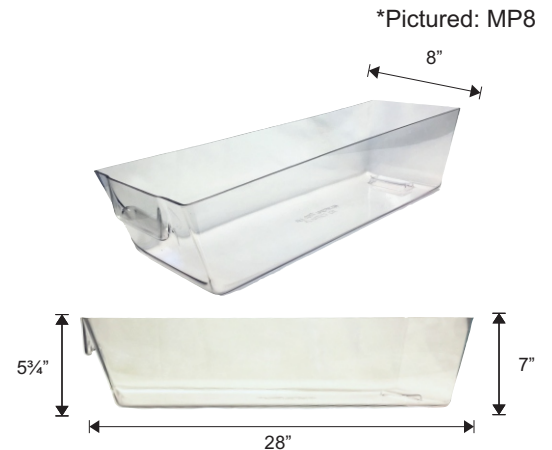

MEAT BOOSTERS AND RISERS

Item #	Description
MR24	MEAT RISER WITH ANGLE 24" W X 29½" D X 5" H FRONT / 7" H BACK (HIPS)
MR25	MEAT RISER SHORT WITH ANGLE 24" W X 25" D X 5" H FRONT / 7" H BACK (HIPS)
MR30	FLAT MEAT RISER 24" W X 30" D X 5"H (HIPS)
MR32	FLAT MEAT RISER 24" W X 32" D X 5"H (HIPS)

Item #	Description
MR36	DELI 3 STEP RISER 24" W X 30" D X 12" H (HIPS)

*Pictured: MR24

*Pictured below: BOOSTER2S8

MEAT PANS

Made from high quality food grade clear PETG plastic or black high impact polystyrene (HIPS).

Item #	Description
MP5	MEAT PAN REGULAR CLEAR 5"W X 28"L ANGLE: 5/4"H/ 7" H (PETG)
MP6	MEAT PAN REGULAR CLEAR 6"W X 28"L ANGLE: 5/4"H/ 7" H (PETG)
MP8	MEAT PAN REGULAR CLEAR 8"W X 28"L ANGLE: 5/4"H/ 7" H (PETG)
MP10	MEAT PAN REGULAR CLEAR 10"W X 28"L ANGLE: 5/4"H/ 7" H (PETG)
MP12	MEAT PAN REGULAR CLEAR 12"W X 28"L ANGLE: 5/4"H/ 7" H (PETG)
MP5B	MEAT PAN REGULAR BLACK 5"W X 28"L ANGLE: 5/4"H/ 7" H (HIPS)
MP6B	MEAT PAN REGULAR BLACK 6"W X 28"L ANGLE: 5/4"H/ 7" H (HIPS)
MP8B	MEAT PAN REGULAR BLACK 8"W X 28"L ANGLE: 5/4"H/ 7" H (HIPS)
MP10B	MEAT PAN REGULAR BLACK 10"W X 28"L ANGLE: 5/4"H/ 7" H (HIPS)
MP12B	MEAT PAN REGULAR BLACK 12"W X 28"L ANGLE: 5/4"H/ 7" H (HIPS)