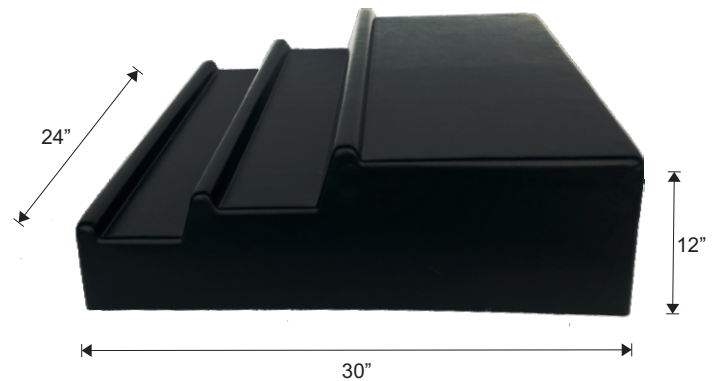

Item #	Description
MR36	DELI 3 STEP RISER 24" W X 30" D X 12" H (HIPS)