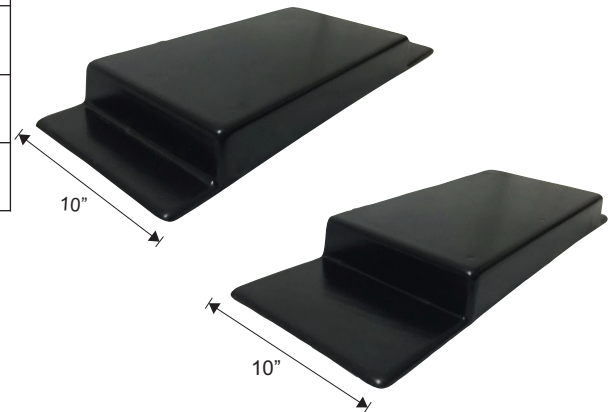

*Pictured: BOOSTER2S10

Item #	Description
BOOSTER2S6	MEAT TWO STEP BOOSTER BLACK 6" W X 27⁵/₈" D X 2³/₄" H (HIPS)
BOOSTER2S8	MEAT TWO STEP BOOSTER BLACK 8" W X 27⁵/₈" D X 2³/₄" H (HIPS)
BOOSTER2S10	MEAT TWO STEP BOOSTER BLACK 10" W X 27⁵/₈" D X 2³/₄" H (HIPS)