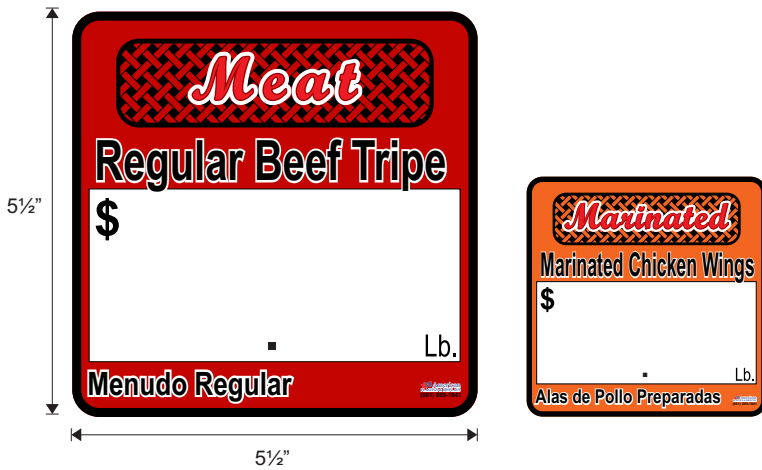

MEAT SIGNS: GENERIC SIGNS

INDIVIDUAL SIGNS

Item #	Description
MSMALLSGEN	GENERIC SMALL MEAT SIGN 5" H X 5 1/2" L WITH 2 SLOT NUMBER SPACE
MMEDIUMSGEN	GENERIC MEDIUM MEAT SIGN 5 1/2" H X 5 1/2" L WITH 2 SLOT NUMBER SPACE
MINTERSGEN	GENERIC INTERMEDIATE MEAT SIGN 6" H X 5 1/2" L WITH 2 SLOT NUMBER SPACE
MLARGESGEN	GENERIC LARGE MEAT SIGN 6 1/2" H X 5 1/2" L WITH 3 SLOT NUMBER SPACE
MXLSGEN	GENERIC EXTRA LARGE SIGN MEAT SIGN 7" H X 5 1/2" L WITH 3 SLOT NUMBER SPACE
MJUMBOGEN	GENERIC JUMBO MEAT SIGN 7 1/2" H X 5 1/2" L WITH 3 SLOT NUMBER SPACE

PRE-MADE 50 SIGN SETS

Item #	Description
MSET50SMALLGEN	GENERIC 50 SMALL MEAT SIGNS 5" H X 5 1/2" L WITH 2 SLOT NUMBER SPACE
MSET50MEDIUMGEN	GENERIC 50 MEDIUM MEAT SIGNS 5 1/2" H X 5 1/2" L WITH 2 SLOT NUMBER SPACE
MSET50INTERGEN	GENERIC 50 INTERMEDIATE MEAT SIGNS 6" H X 5 1/2" L WITH 2 SLOT NUMBER SPACE
MSET50LARGEGEN	GENERIC 50 LARGE MEAT SIGNS 6 1/2" H X 5 1/2" L WITH 3 SLOT NUMBER SPACE
MSET50XLGEN	GENERIC 50 EXTRA LARGE MEAT SIGNS 7" H X 5 1/2" L WITH 3 SLOT NUMBER SPACE
MSET50JUMBOGEN	GENERIC 50 JUMBO MEAT SIGNS 7 1/2" H X 5 1/2" L WITH 3 SLOT NUMBER SPACE

PRE-MADE 100 SIGN SETS

Item #	Description
MSET100SMALLGEN	GENERIC 100 SMALL MEAT SIGNS 5" H X 5 1/2" L WITH 2 SLOT NUMBER SPACE
MSET100MEDIUMGEN	GENERIC 100 MEDIUM MEAT SIGNS 5 1/2" H X 5 1/2" L WITH 2 SLOT NUMBER SPACE
MSET100INTERGEN	GENERIC 100 INTERMEDIATE MEAT SIGNS 6" H X 5 1/2" L WITH 2 SLOT NUMBER SPACE
MSET100LARGEGEN	GENERIC 100 LARGE MEAT SIGNS 6 1/2" H X 5 1/2" L WITH 3 SLOT NUMBER SPACE
MSET100XLGEN	GENERIC 100 EXTRA LARGE SIGN MEAT SIGNS 7" H X 5 1/2" L WITH 3 SLOT NUMBER SPACE
MSET100JUMBOGEN	GENERIC 100 JUMBO MEAT SIGNS 7 1/2" H X 5 1/2" L WITH 3 SLOT NUMBER SPACE