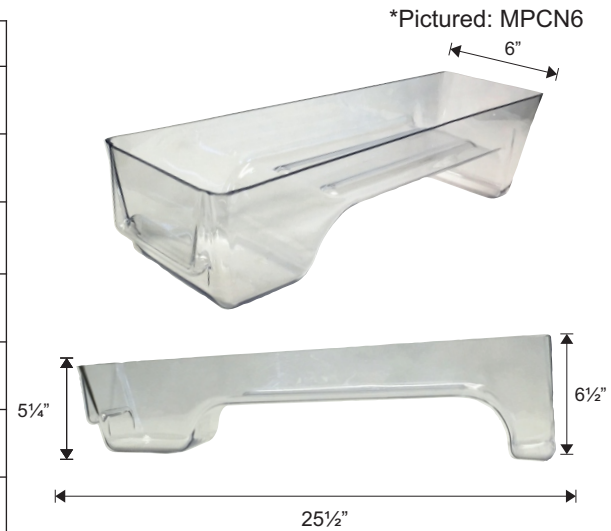

Item #	Description
MPCN6	MEAT PAN NEGATIVE ANGLE DUMMY CLEAR 6"W X 25½"L ANGLE: 5¼" H / 6½" H (PETG)
MPCN8	MEAT PAN NEGATIVE ANGLE DUMMY CLEAR 8"W X 25½"L ANGLE: 5¼" H / 6½" H (PETG)
MPCN10	MEAT PAN NEGATIVE ANGLE DUMMY CLEAR 10"W X 25½"L ANGLE: 5¼" H / 6½" H (PETG)
MPCN14	MEAT PAN NEGATIVE ANGLE DUMMY CLEAR 14"W X 25½"L ANGLE: 5¼" H / 6½" H (PETG)
MPCN6B	MEAT PAN NEGATIVE ANGLE DUMMY BLACK 6"W X 25½"L ANGLE: 5¼"H/ 6½"H (HIPS)
MPCN8B	MEAT PAN NEGATIVE ANGLE DUMMY BLACK 8"W X 25½"L ANGLE: 5¼"H/ 6½"H (HIPS)
MPCN10B	MEAT PAN NEGATIVE ANGLE DUMMY BLACK 10"W X 25½"L ANGLE: 5¼"H/ 6½"H (HIPS)
MPCN14B	MEAT PAN NEGATIVE ANGLE DUMMY BLACK 14"W X 25½"L ANGLE: 5¼"H/ 6½"H (HIPS)