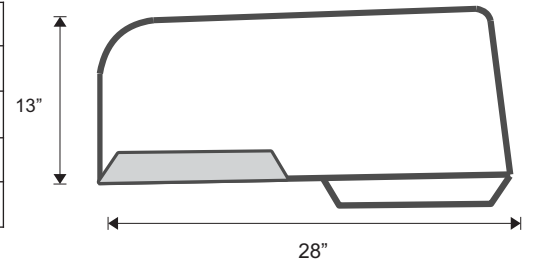

MEAT FOOD GRADE PARTITIONS AND DIVIDERS

*Pictured: PART13

Item #	Description
PART9	PARTITION CLEAR 9" H X 28" L X 3/16" W (PETG)
PART10	PARTITION CLEAR 10" H X 28" L X 3/16" W (PETG)
PART13	PARTITION CLEAR 13" H X 28" L X 3/16" W (PETG)
PART15	PARTITION CLEAR 15" H X 28" L X 3/16" W (PETG)