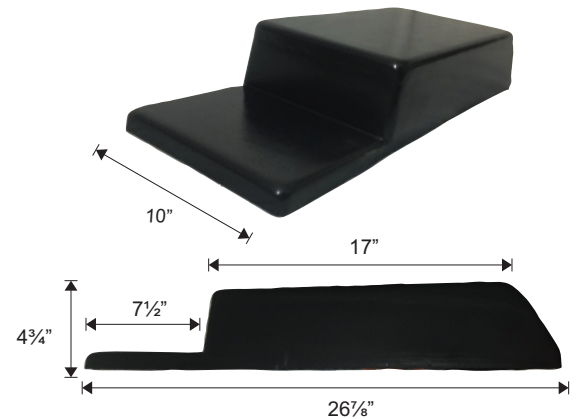

MEAT BOOSTERS AND RISERS

*Pictured: BOOSTER10

Item #	Description
BOOSTER6	MEAT BOOSTER BLACK 6" W X 27 ³ / ₄ " D X 4" H (HIPS)
BOOSTER8	MEAT BOOSTER BLACK 8" W X 27 ³ / ₄ " D X 4" H (HIPS)
BOOSTER10	MEAT BOOSTER BLACK 10" W X 27 ³ / ₄ " D X 4" H (HIPS)

*Pictured: BOOSTER1S10

Item #	Description
BOOSTER1S6	MEAT ONE STEP BOOSTER BLACK 6" W X 26 ⁷ / ₈ " D X 4 ³ / ₄ " H (HIPS)
BOOSTER1S8	MEAT ONE STEP BOOSTER BLACK 8" W X 26 ⁷ / ₈ " D X 4 ³ / ₄ " H (HIPS)
BOOSTER1S10	MEAT ONE STEP BOOSTER BLACK 10" W X 26 ⁷ / ₈ " D X 4 ³ / ₄ " H (HIPS)

*Pictured: BOOSTER2S10

Item #	Description
BOOSTER2S6	MEAT TWO STEP BOOSTER BLACK 6" W X 27 ⁵ / ₈ " D X 2 ³ / ₄ " H (HIPS)
BOOSTER2S8	MEAT TWO STEP BOOSTER BLACK 8" W X 27 ⁵ / ₈ " D X 2 ³ / ₄ " H (HIPS)
BOOSTER2S10	MEAT TWO STEP BOOSTER BLACK 10" W X 27 ⁵ / ₈ " D X 2 ³ / ₄ " H (HIPS)