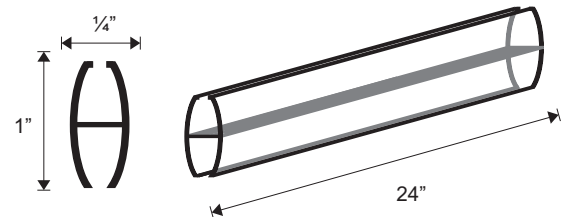

Item #	Description
DIVDHCHANNEL	CLEAR H-CHANNEL FOR PARSLEY 24" L X 1" H X 1/4" W