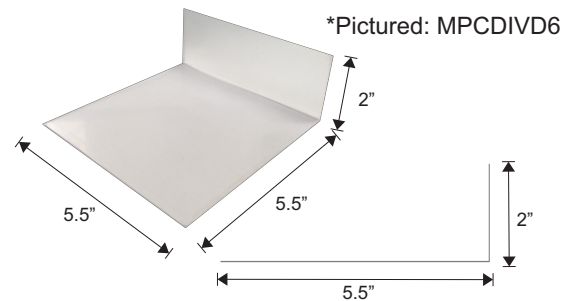

DIVIDERS FOR MEAT PANS

Item #	Description
MPCDIVD6	MEAT PAN L-SHAPED DIVIDER CLEAR FOR MPC6 AND MPCN6 5.5" L X 5.5" W X 2" H (PETG)
MPCDIVD8	MEAT PAN L-SHAPED DIVIDER CLEAR FOR MPC8 AND MPCN8 7.5" L X 5.5" W X 2" H (PETG)
MPCDIVD10	MEAT PAN L-SHAPED DIVIDER CLEAR FOR MPC10 AND MPCN10 9.5" L X 5.5" W X 2" H (PETG)
MPCDIVD14	MEAT PAN L-SHAPED DIVIDER CLEAR FOR MPCN14 13.5" L X 5.5" W X 2" H (PETG)