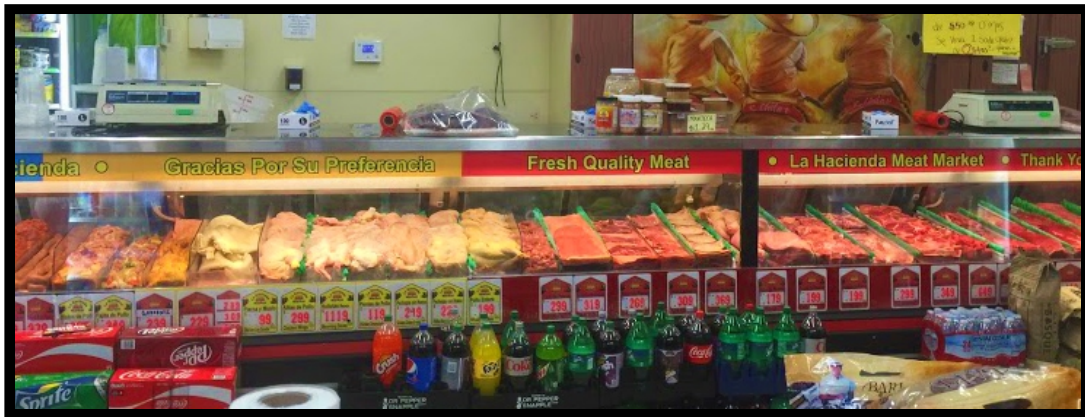

MEAT DEPARTMENT

TABLE OF CONTENTS

Meat Partitions and Dividers, Accessories.....A2
Partitions
Dividers
H-Channel
Parsley Runners

Meat Boosters and RisersA3-A4

Meat Pans and Liners.....A5-A7

Meat Trays.....A8