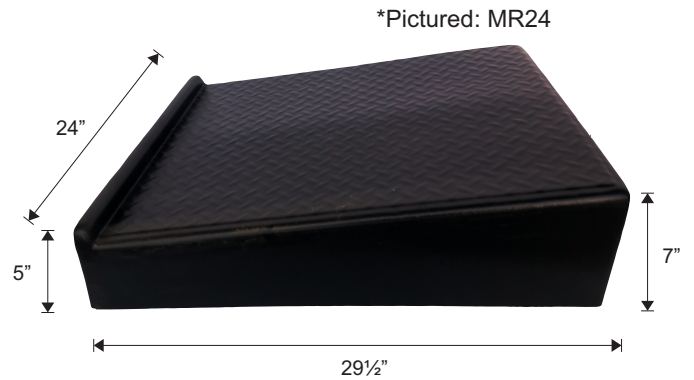

MEAT BOOSTERS AND RISERS

Item #	Description
MR24	MEAT RISER WITH ANGLE 24" W X 29½" D X 5" H FRONT / 7" H BACK (HIPS)
MR25	MEAT RISER SHORT WITH ANGLE 24" W X 25" D X 5" H FRONT / 7" H BACK (HIPS)
MR30	FLAT MEAT RISER 24" W X 30" D X 5"H (HIPS)
MR32	FLAT MEAT RISER 24" W X 32" D X 5"H (HIPS)