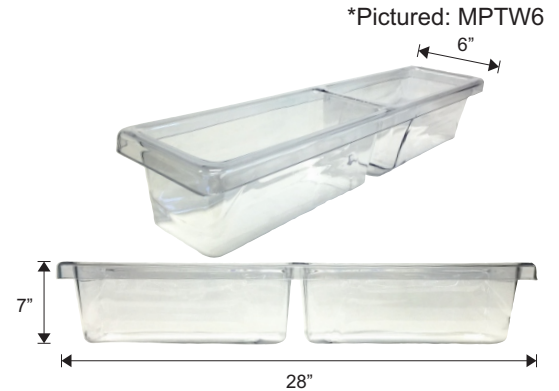

MEAT PANS CONTINUED

Item #	Description
MPTW6	MEAT PAN TWIN CLEAR 6"W X 7"H X 28"L (PETG)
MPTW6B	MEAT PAN TWIN BLACK 6"W X 7"H X 28"L (HIPS)