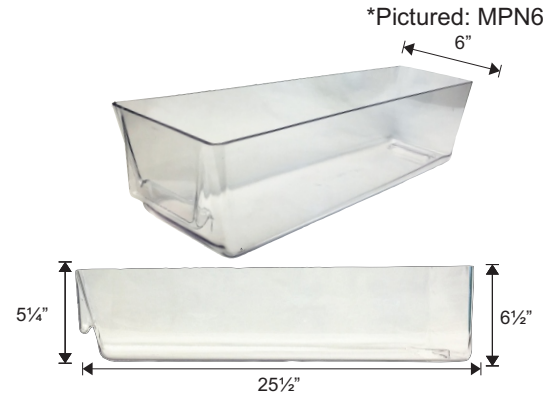

MEAT PANS CONTINUED

Item #	Description
MPN6	MEAT PAN NEGATIVE ANGLE CLEAR 6"W X 25½"L ANGLE: 5¼"H/ 6½"H (PETG)
MPN8	MEAT PAN NEGATIVE ANGLE CLEAR 8"W X 25½"L ANGLE: 5¼"H/ 6½"H (PETG)
MPN10	MEAT PAN NEGATIVE ANGLE CLEAR 10"W X 25½"L ANGLE: 5¼"H/ 6½"H (PETG)
MPN6B	MEAT PAN NEGATIVE ANGLE BLACK 6"W X 25½"L ANGLE: 5¼"H/ 6½"H (HIPS)
MPN8B	MEAT PAN NEGATIVE ANGLE BLACK 8"W X 25½"L ANGLE: 5¼"H/ 6½"H (HIPS)
MPN10B	MEAT PAN NEGATIVE ANGLE BLACK 10"W X 25½"L ANGLE: 5¼"H/ 6½"H (HIPS)