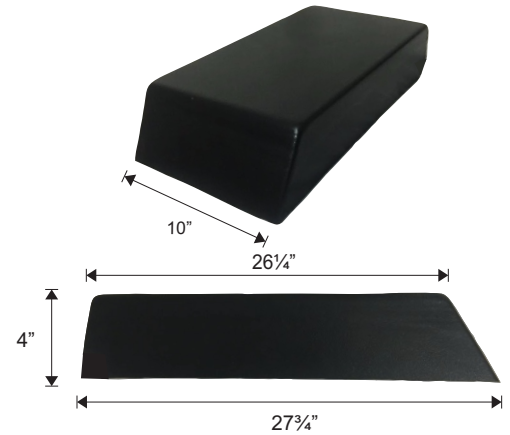

*Pictured: DIVDWG5

Item #	Description
DIVDHCHANNEL	CLEAR H-CHANNEL FOR PARSLEY 24" L X 1" H X 1/4" W

Item #	Description
PARSLEYR	RED PARSLEY RUNNER 1 1/2" H X 30" L
PARSLEYB	BLUE PARSLEY RUNNER 1 1/2" H X 30" L
PARSLEY Y	YELLOW PARSLEY RUNNER 1 1/2" H X 30" L
PARSLEYG	GREEN PARSLEY RUNNER 1 1/2" H X 30" L

MEAT BOOSTERS AND RISERS

*Pictured: BOOSTER10

Item #	Description
BOOSTER6	MEAT BOOSTER BLACK 6" W X 27 ³ / ₄ " D X 4" H (HIPS)
BOOSTER8	MEAT BOOSTER BLACK 8" W X 27 ³ / ₄ " D X 4" H (HIPS)
BOOSTER10	MEAT BOOSTER BLACK 10" W X 27 ³ / ₄ " D X 4" H (HIPS)